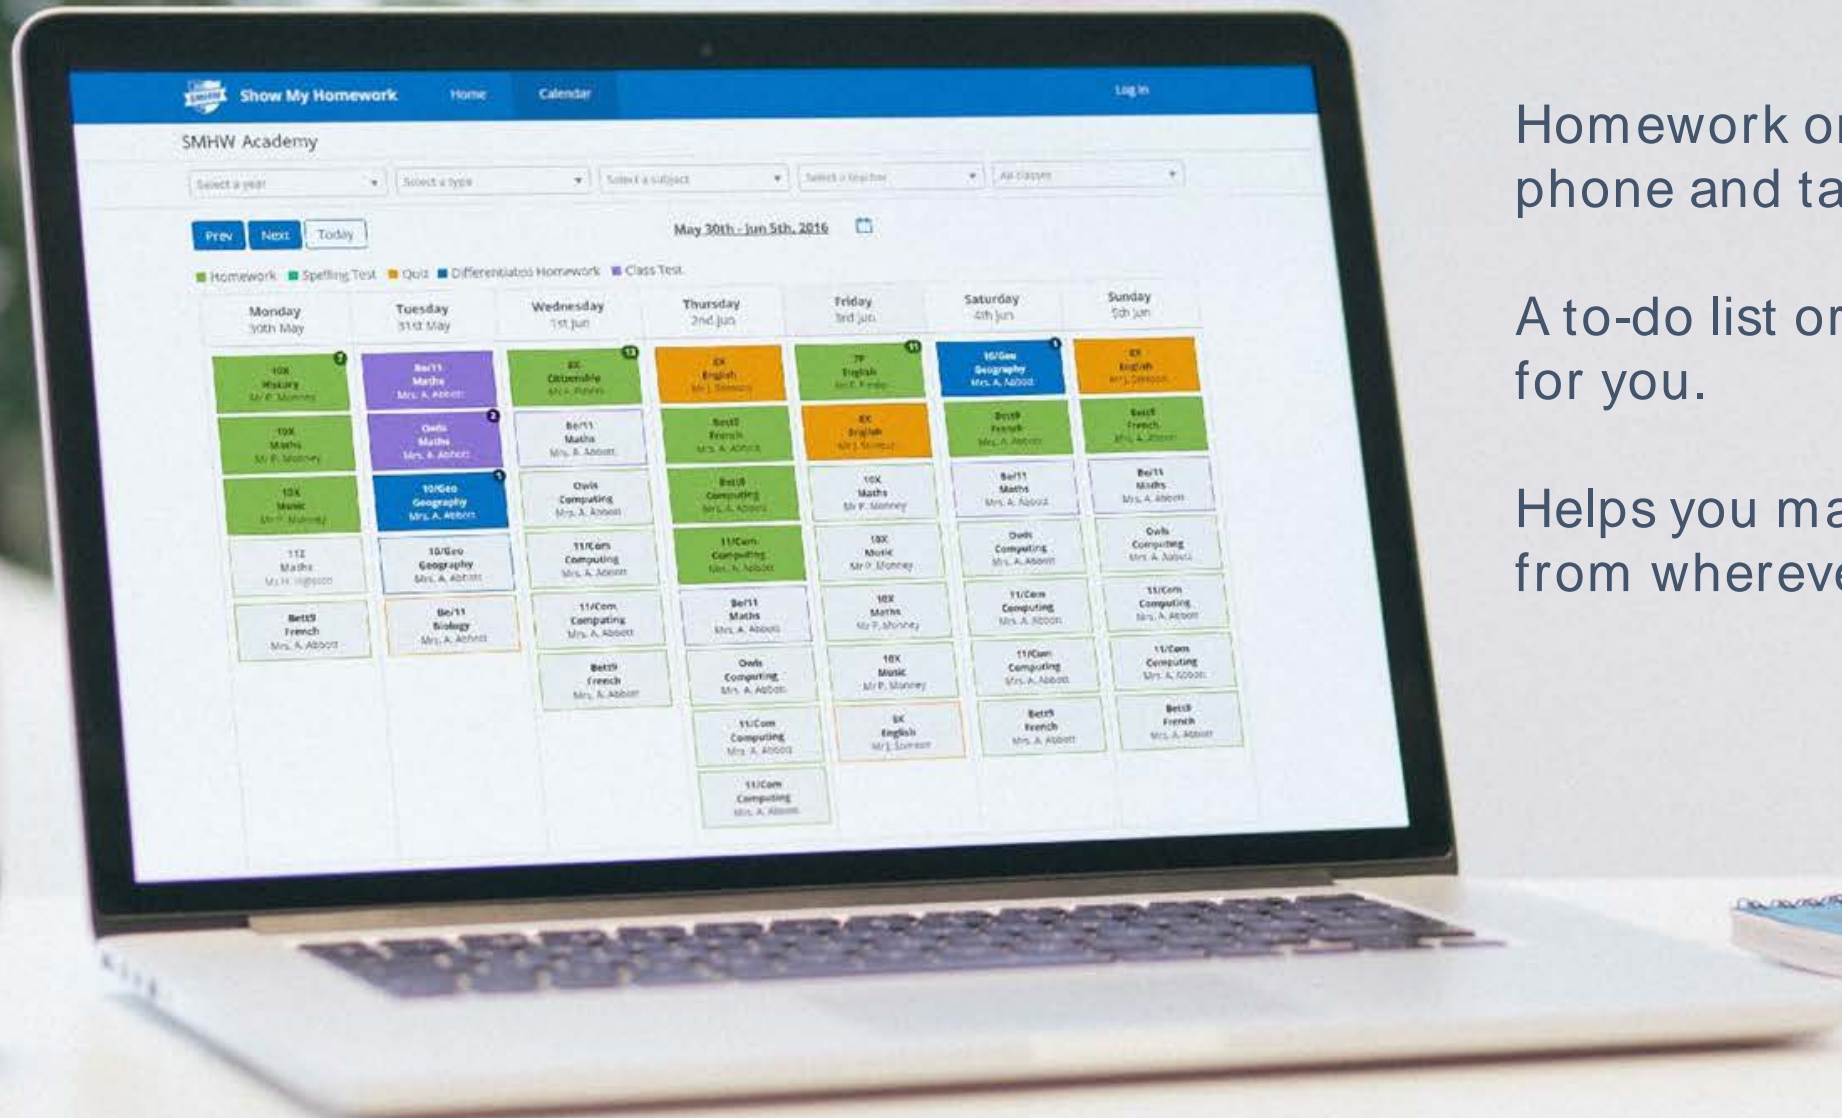

Put your iPad aside!

The Gradebook

Faster feedback from your teachers, including grades where required.

See comments from your teacher if they ask you to redo your homework and have the ability to reply.

What is Show My Homework

Homework on your computer, phone and tablet!

A to-do list organises all your work for you.

Helps you manage your homework from wherever you are.

How Show My Homework can Help You

A young man and woman are walking away from the camera on a paved path. The man is on the left, wearing a light-colored shirt and dark trousers, carrying a brown messenger bag. The woman is on the right, wearing a light-colored top and a dark skirt, carrying a black backpack. The path is bordered by a metal railing on the left and a large, leafy tree on the right. In the background, there are school buildings and a clear sky.

Keeping your homework organised

Sends you reminders for when homework is due

Helps show you how much homework you have

Keeps you up to date when you're away from school

No need to write your homework down before leaving class