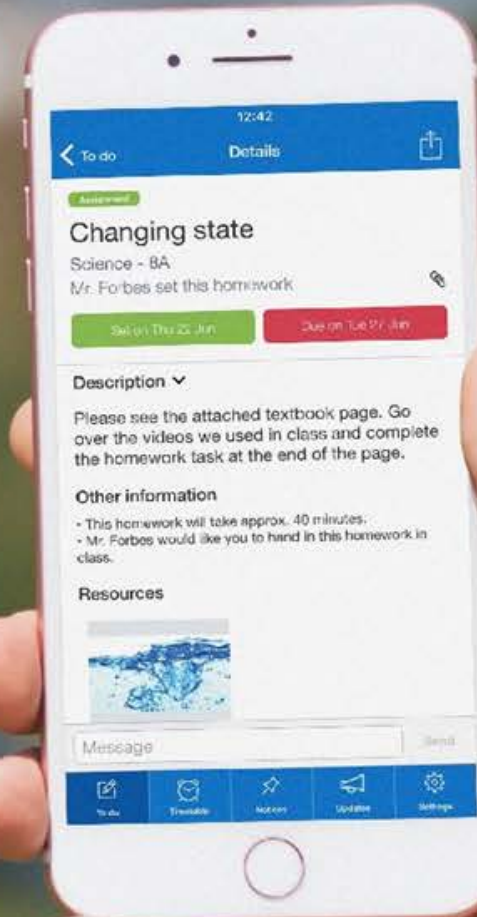

What is Show My Homework

Homework on your computer, phone and tablet!

A to-do list organises all your work for you.

Helps you manage your homework from wherever you are.

How Show My Homework can Help You

A young man and woman are walking away from the camera on a paved path. The man is on the left, wearing a light-colored shirt and dark trousers, carrying a brown messenger bag. The woman is on the right, wearing a light-colored top and a dark skirt, carrying a black backpack. The path is bordered by a metal railing on the left and a large, leafy tree on the right. In the background, there are school buildings and a clear sky.

Keeping your homework organised

Sends you reminders for when homework is due

Helps show you how much homework you have

Keeps you up to date when you're away from school

No need to write your homework down before leaving class

Let's you message your teacher in private if you need help with your work

Homework Description

Your homework tasks are clearly laid out in Show My Homework with all the information you need to complete them.