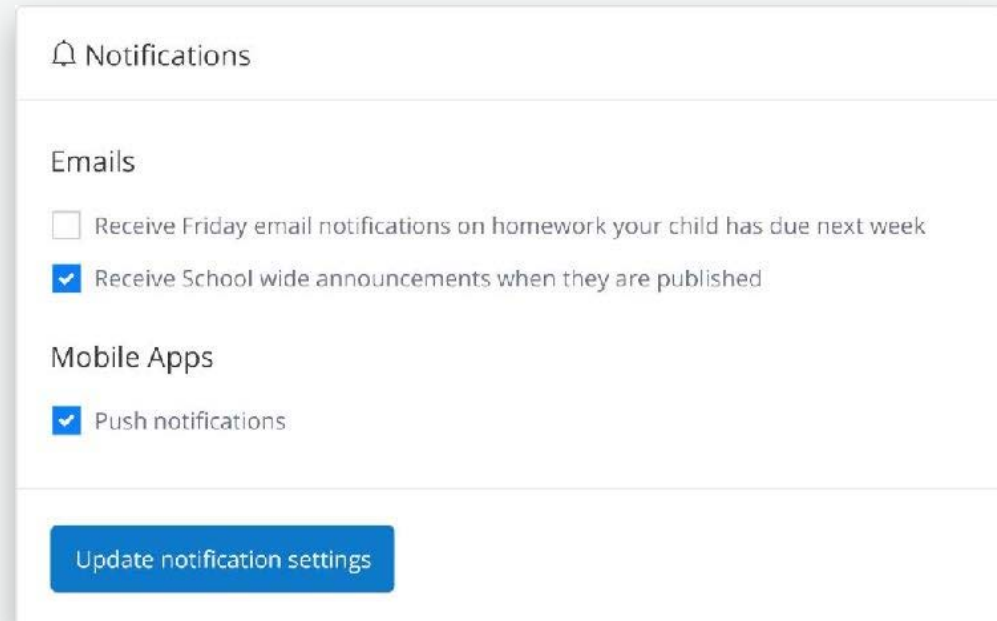

Homework Description

Here is a task's title and description, issue and due dates and how it should be submitted.

Get Notified

In Settings, you can manage notifications

The Gradebook

The Gradebook helps you keep track of the submission status of homework and grades, if applicable.