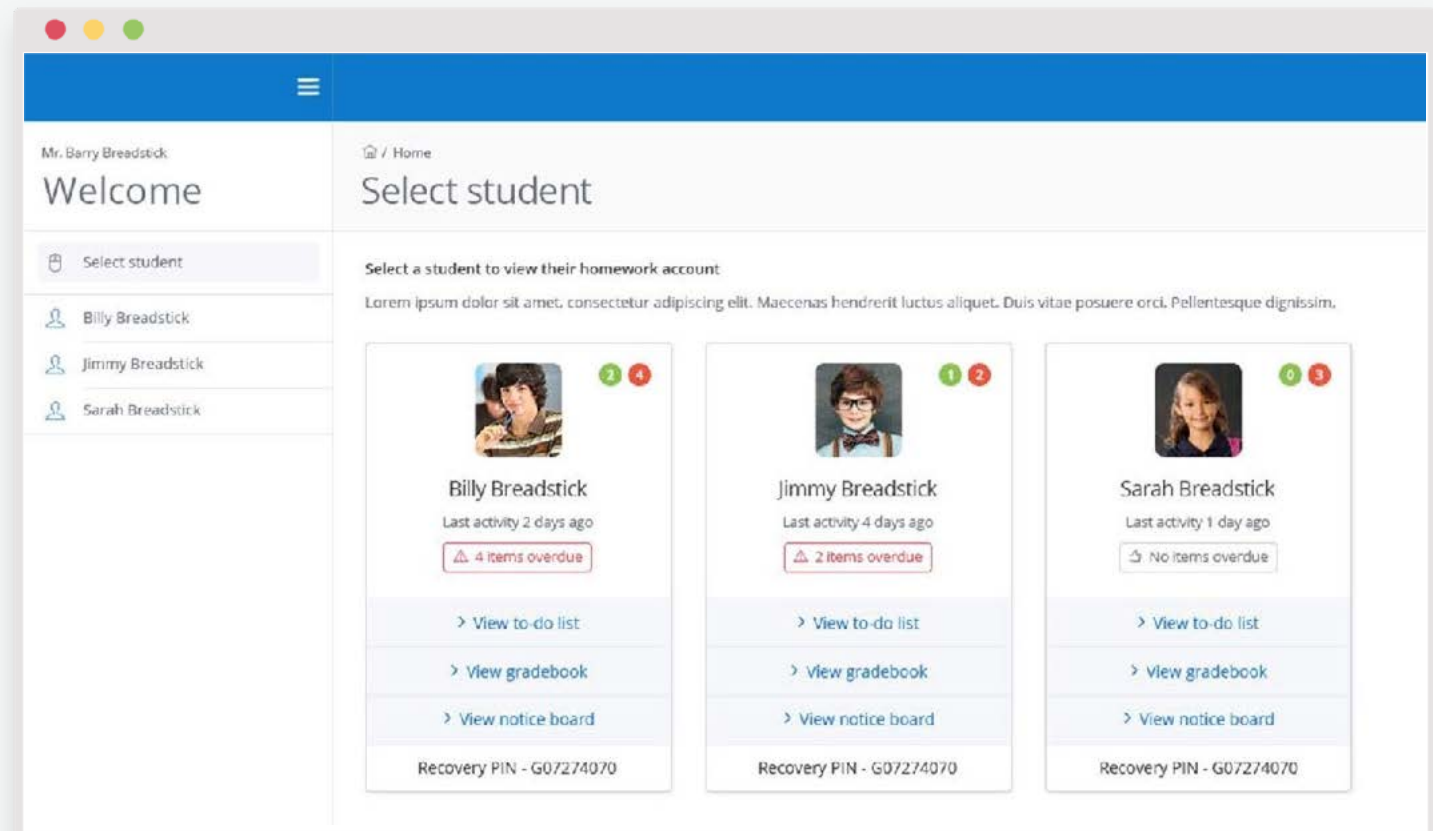

More Than One Child?

More than one child at the school? Don't worry they'll appear on the same page.