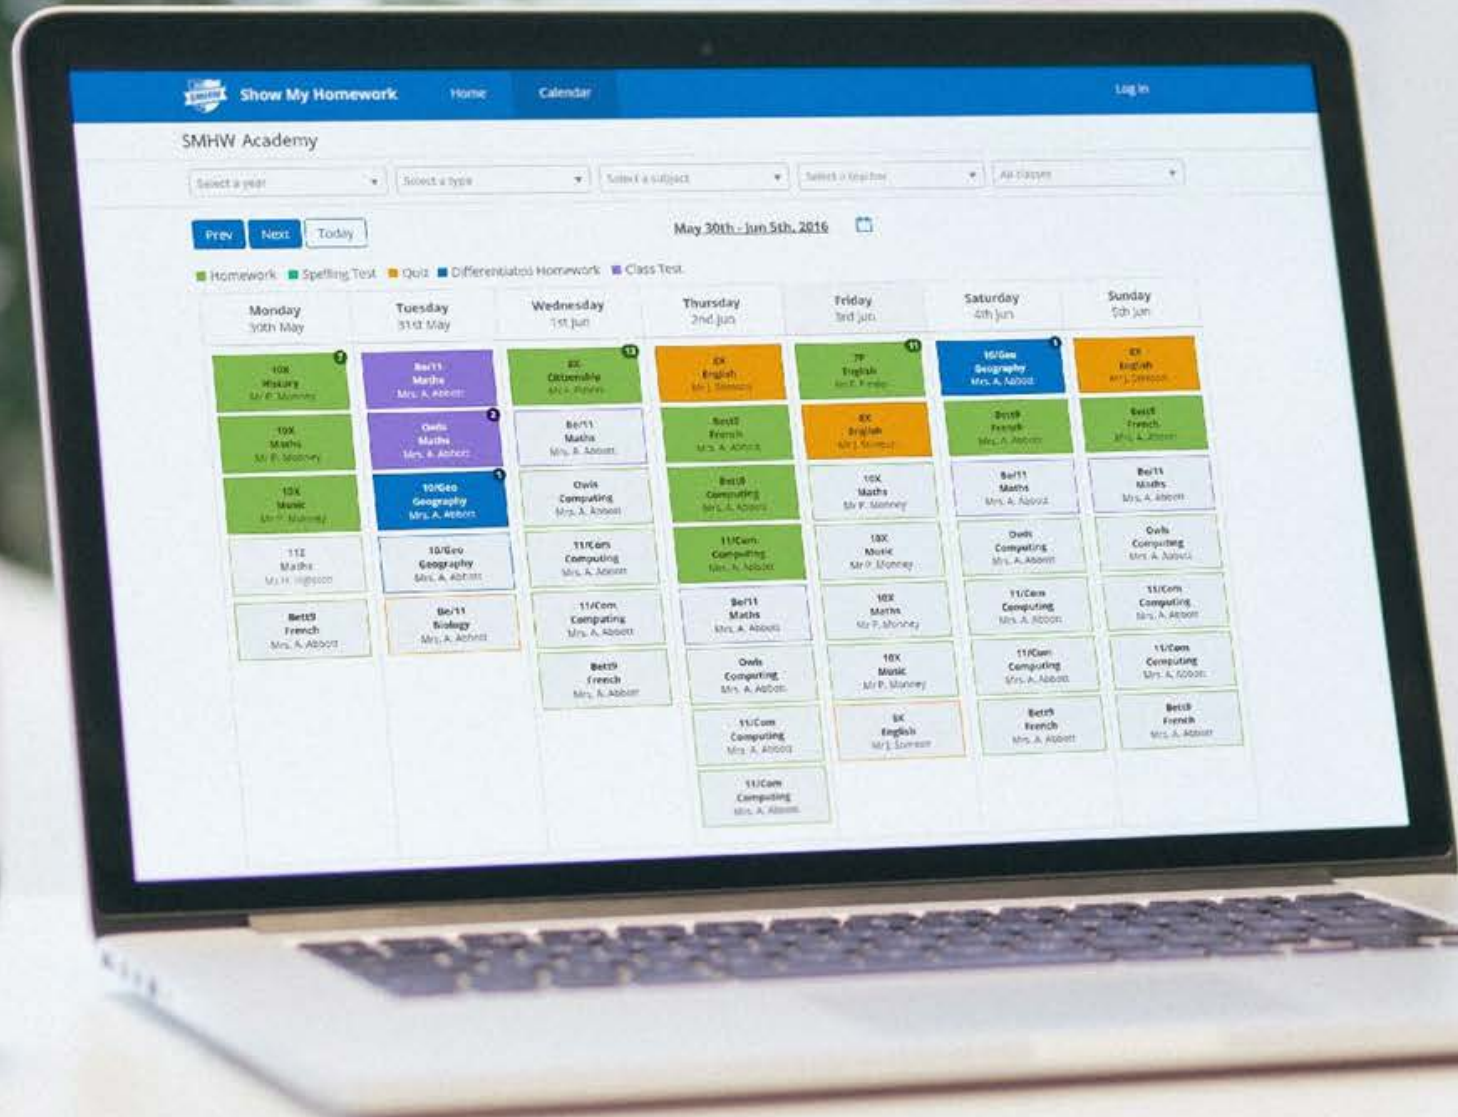

A Parent's Guide to Show My Homework

satchel:

Together through education

What is Show My Homework

A simple online solution for students and parents to view homework details and upcoming deadlines.

Mobile apps and notifications ensure you always know what homework your child has and when it's due.

How Show My Homework can Help You

A man and a woman are walking away from the camera on a paved path. The man is on the left, wearing a light-colored shirt and dark trousers, carrying a brown messenger bag. The woman is on the right, wearing a light-colored top and a dark skirt, carrying a black backpack. They are walking towards a set of stairs with a metal railing. In the background, there are green trees, a bridge, and a building. The sky is clear and blue.

Get notifications straight to your phone

See when homework has been submitted and the grades awarded for it.

Visibility - See exactly how much homework has been set and when it's due

More Than One Child?

More than one child at the school? Don't worry they'll appear on the same page.

The Homework Calendar

Homework appears as a block, stretching from the issue date to the due date.

The screenshot shows a web-based homework calendar interface. At the top, there is a search bar and a notification bell with a '2' badge. Below this, a summary shows 5 homework items yet to submit, 2 deadlines finishing today, and 2 past due dates. The main area is a calendar grid for March 9th to 15th, 2015. The grid shows homework blocks for 'IOS homework (9/DC) Arts' by Mrs. C. Sibley and 'Firework safety (9/Bett) Physical Education' by Mrs. J. James. The blocks are color-coded: green for the first set of homework, purple for the first firework safety lesson, and blue for the second set of homework. The second firework safety lesson is shown in green.