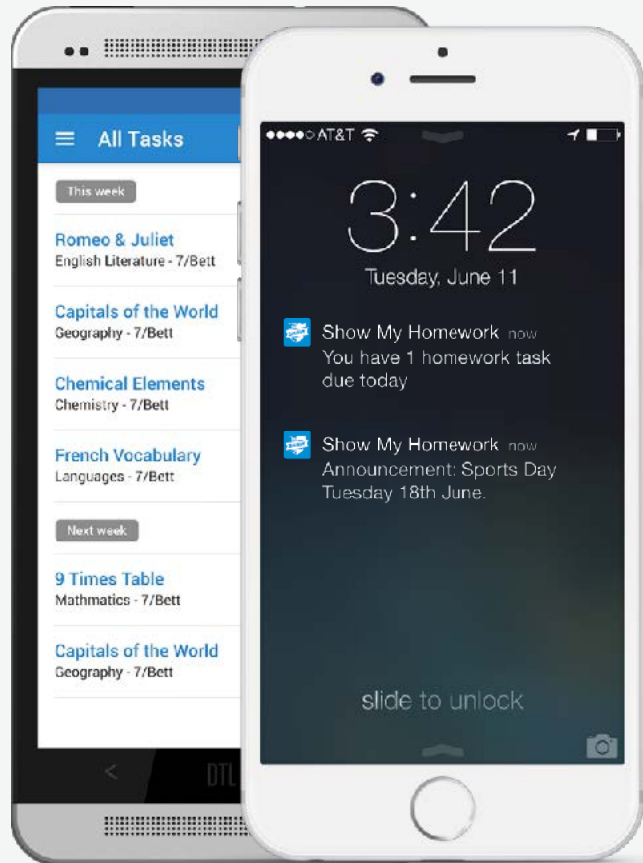

Get Notified