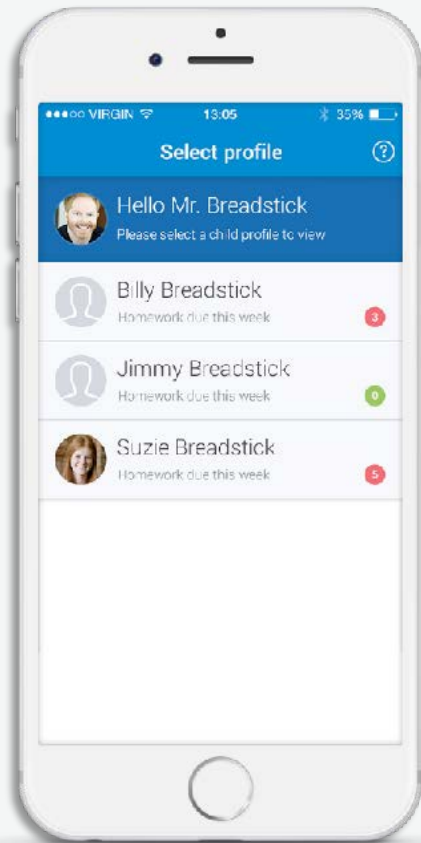

More Than One Child?

More than one child at the school? Don't worry they'll appear on the same page.