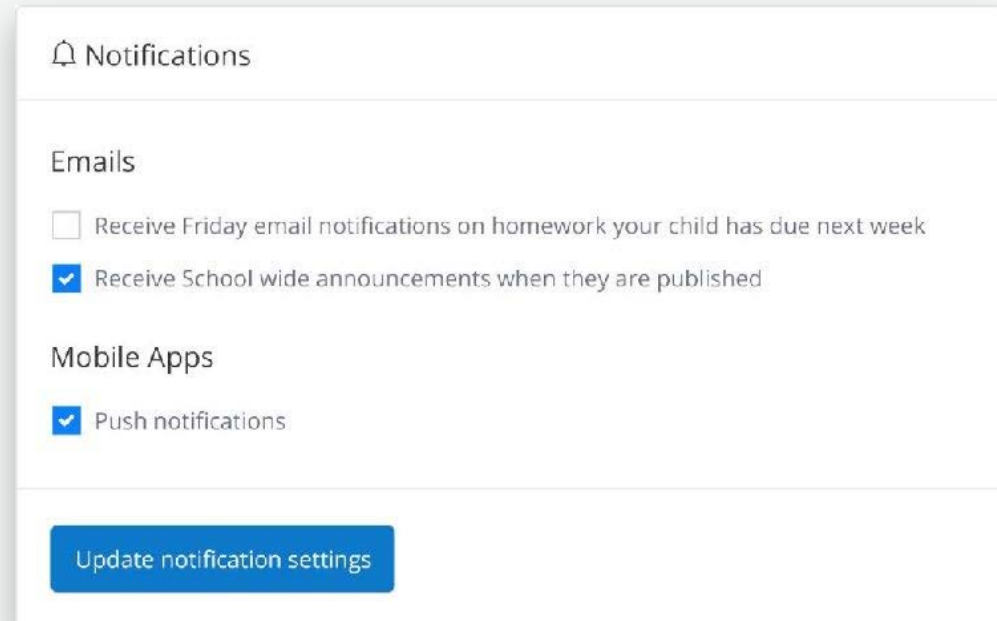

In Settings, you can manage notifications