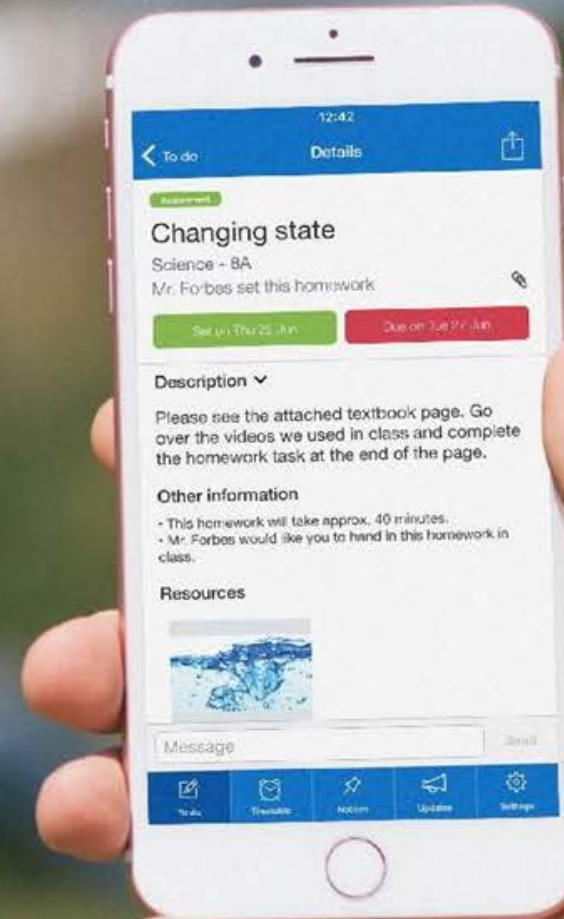

How Show My Homework can Help You

A man and a woman are walking away from the camera on a paved path. The man is on the left, wearing a light-colored shirt and dark trousers, carrying a brown messenger bag. The woman is on the right, wearing a light-colored top and a dark skirt, carrying a black backpack. They are walking towards a set of stairs with a metal railing. In the background, there are green trees, a bridge, and a building. The sky is clear and blue.

Get notifications straight to your phone

See when homework has been submitted and the grades awarded for it.

Visibility - See exactly how much homework has been set and when it's due

More Than One Child?

More than one child at the school? Don't worry they'll appear on the same page.

The Homework Calendar

Homework appears as a block, stretching from the issue date to the due date.

The screenshot shows a web-based homework calendar interface. At the top, there is a search bar and a notification bell with a '2' badge. Below this, a summary shows 5 homework items yet to submit, 2 deadlines finishing today, and 2 past due dates. The main area is a calendar grid for March 9th to 15th, 2015. The grid shows homework blocks for 'IOS homework (9/DC) Arts' by Mrs. C. Sibley and 'Firework safety (9/Bett) Physical Education' by Mrs. J. James. The blocks are color-coded: green for the first set of homework, purple for the first firework safety lesson, and blue for the second set of homework. The second firework safety lesson is shown in green.

Homework Description

Here is a task's title and description, issue and due dates and how it should be submitted.

Get Notified

In Settings, you can manage notifications

The Gradebook

The Gradebook helps you keep track of the submission status of homework and grades, if applicable.